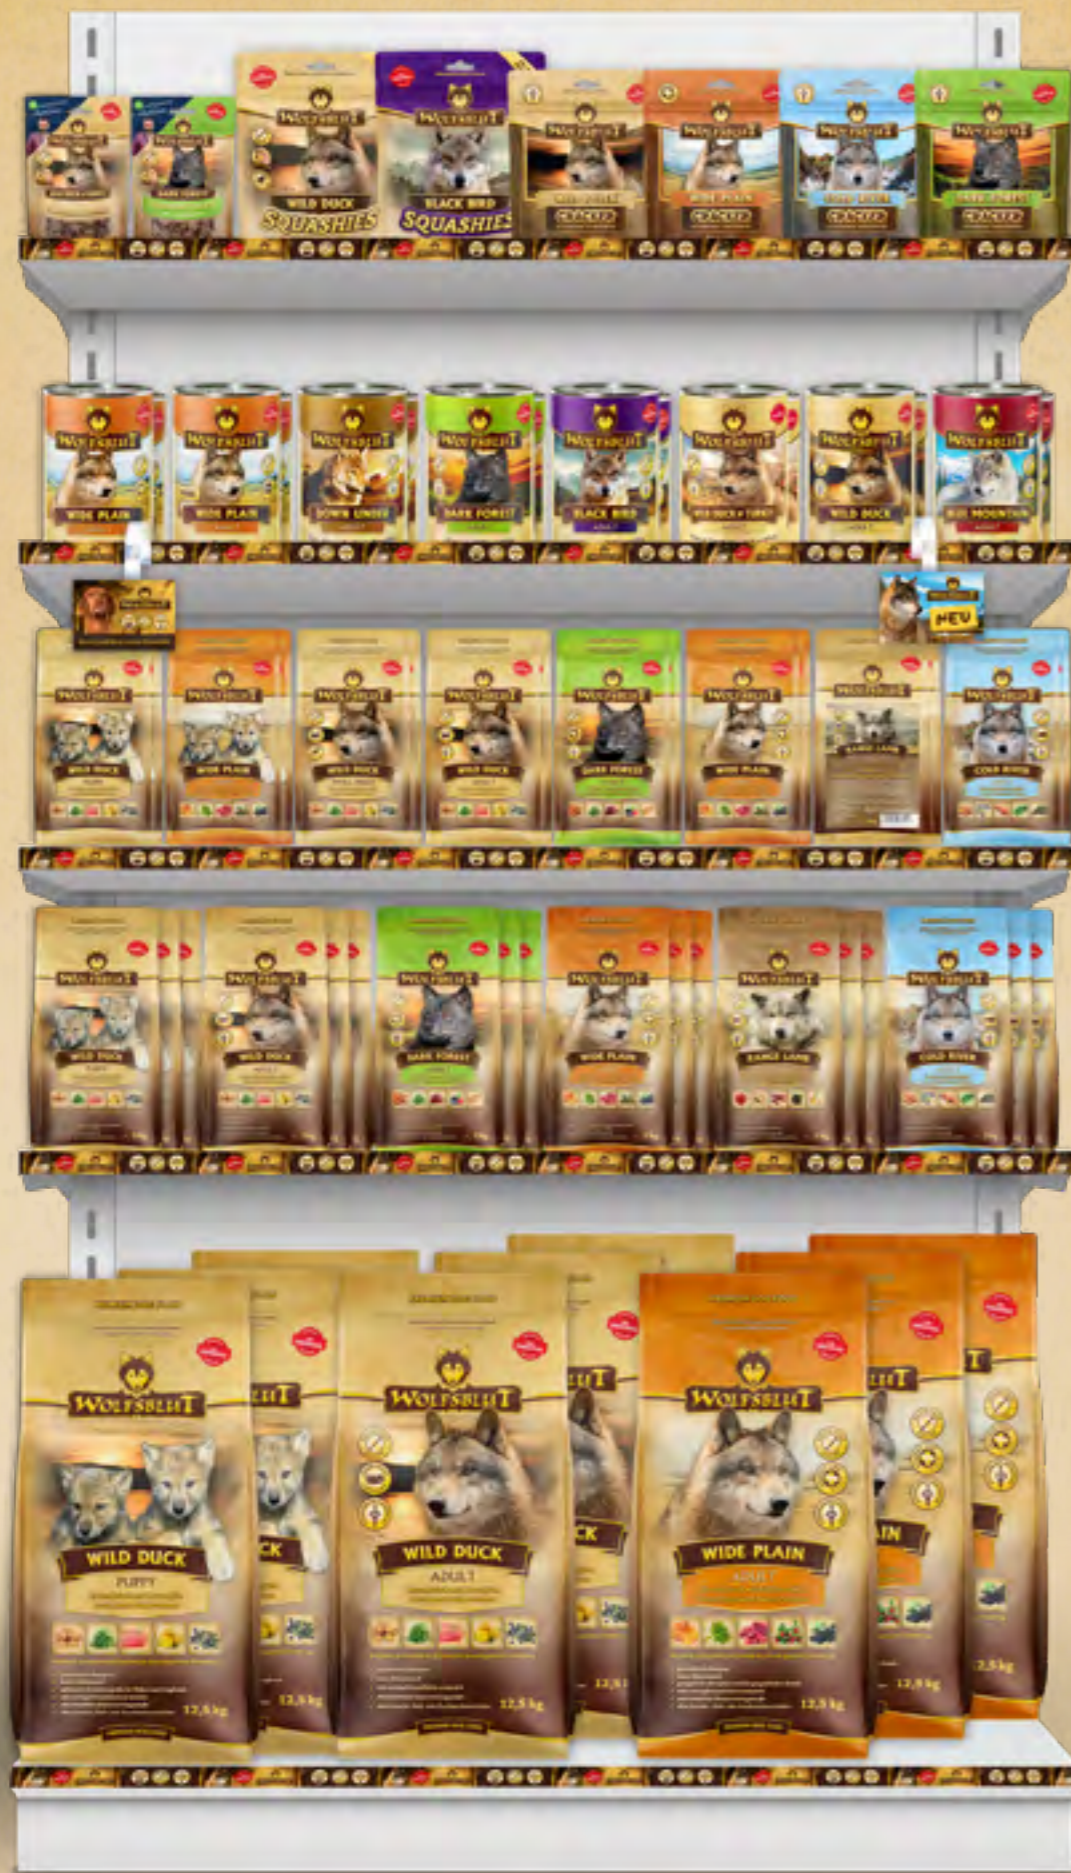

1,25 m

WOLFSBLUT SHELF-METER DRY FOOD & WET FOOD +SNACKS (1,25 m)

	EAN / piece	product name	size/ pcs	sales unit	quantity SU	RRP/ pcs net
SHELF 1	4260603785209	Wild Duck & Turkey Training Treats - duck & turkey	70 g	7	2	2.51 €
	4260603785193	Dark Forest Training Treats - venison	70 g	7	2	2.51 €
	4260262765857	Wild Duck Squashies Small Breed - duck with sweet potatoes	350 g	6	1	4.66 €
	4260262767059	Black Bird Squashies - turkey with sweet potatoes	300 g	6	1	4.66 €
	4260262761002	Wild Duck Cracker - duck with potatoes	225 g	6	1	4.20 €
	4260262764140	Wide Plain Cracker - horse with sweet potatoes	225 g	6	1	5.13 €
	4260262762504	Cold River Cracker - trout with sweet potatoes	225 g	6	1	4.20 €
	4260262762009	Dark Forest Cracker - venison with sweet potato	225 g	6	1	4.20 €
SHELF 2	4260603783175	Wide Plain Adult - horse with sweet potatoes	395 g	6	2	3.73 €
	4260603783267	Wide Plain Pure Adult - horse	395 g	6	2	3.73 €
	4260603783960	Down Under Adult - beef with vegetables	395 g	6	2	2.79 €
	4260603783335	Dark Forest Adult - venison with sweet potatoes	395 g	6	2	2.79 €
	4260603783410	Black Bird Adult - turkey with sweet potatoes	395 g	6	2	2.79 €
	4260603784509	Wild Duck & Turkey Adult - duck & turkey with potatoes	395 g	6	2	2.79 €
	4260603783052	Wild Duck Adult - duck with potatoes	395 g	6	2	3.26 €
	4260603783748	Blue Mountain Adult - venison with potatoes	395 g	6	2	2.79 €
SHELF 3	4260262761132	Wild Duck Puppy - duck with potatoes	500 g	1	5	5.60 €
	4260262764416	Wide Plain Puppy - horse with sweet potatoes	500 g	1	5	6.81 €
	4260262761170	Wild Duck Small Breed - duck with potatoes	500 g	1	5	6.07 €
	4260262761040	Wild Duck Adult - duck with potatoes	500 g	1	5	5.60 €
	4260262762023	Dark Forest Adult - venison with sweet potatoes	500 g	1	5	6.07 €
	4260262764201	Wide Plain Adult - horse with sweet potatoes	500 g	1	5	6.81 €
	4260262766946	Range Lamb Adult - lamb with rice	500 g	1	5	5.60 €
	4260262762528	Cold River Adult - trout with sweet potatoes	500 g	1	5	6.07 €
SHELF 4	4260262761149	Wild Duck Puppy - duck with potatoes	2 kg	1	4	15.88 €
	4260262761057	Wild Duck Adult - duck with potatoes	2 kg	1	4	15.88 €
	4260262762030	Dark Forest Adult - venison with sweet potatoes	2 kg	1	4	16.81 €
	4260262764218	Wide Plain Adult - horse with sweet potatoes	2 kg	1	4	18.68 €
	4260262760524	Range Lamb Adult - lamb with rice	2 kg	1	4	15.88 €
	4260262762535	Cold River Adult - trout with sweet potatoes	2 kg	1	4	16.81 €
SHELF 5	4260603784660	Wild Duck Puppy - duck with potatoes	12,5kg	1	2	65.41 €
	4260603784707	Wild Duck Adult - duck with potatoes	12,5kg	1	2	65.41 €
	4260603784653	Wide Plain Adult - horse with sweet potatoes	12,5kg	1	2	74.76 €